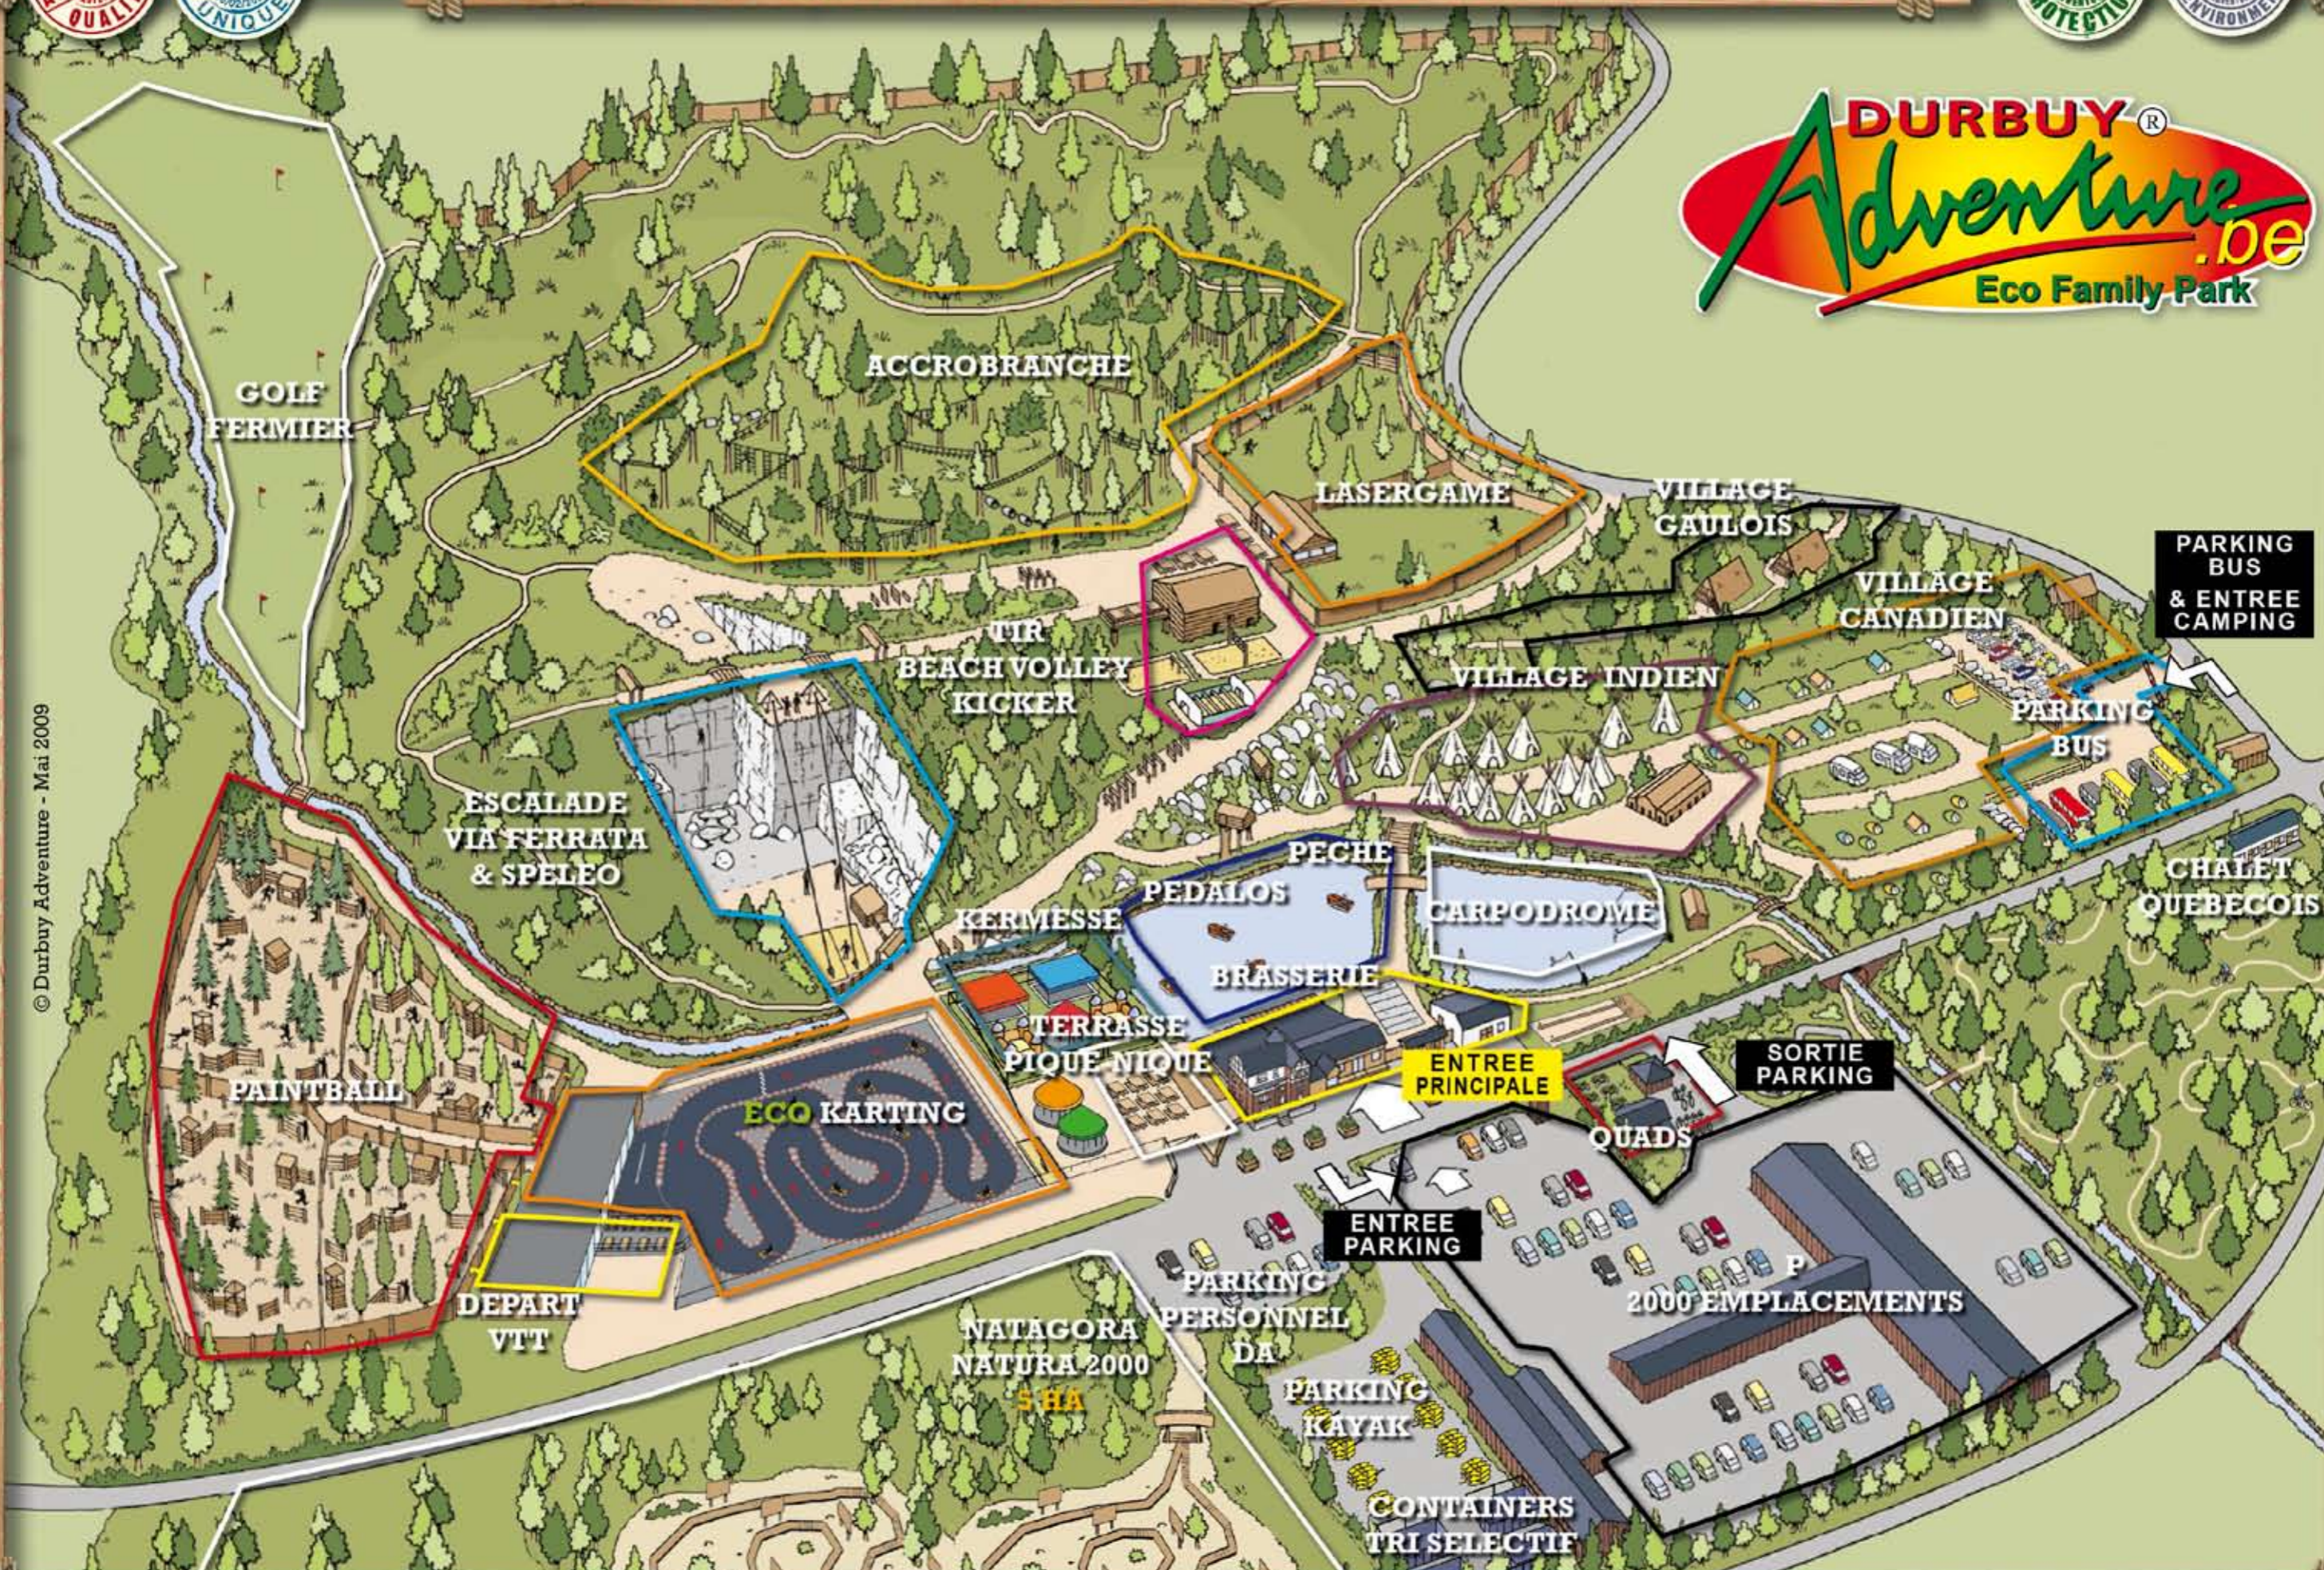

DURBUY ADVENTURE ECO FAMILY PARK

THE GREEN ADVENTURE EXPERIENCE

MENS SANA IN CORPORE SANO

© Durbuy Adventure - Mai 2009

THE BIGGEST ADVENTURE BASE LEGALLY AUTHORIZED IN BELGIUM